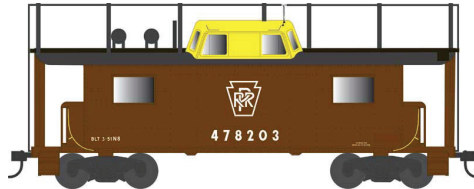

PRR Plain Keystone w/Trainphone

#43414 Road #478203 Rpkd 3-62
#43415 Road #478213 Rpkd 3-62